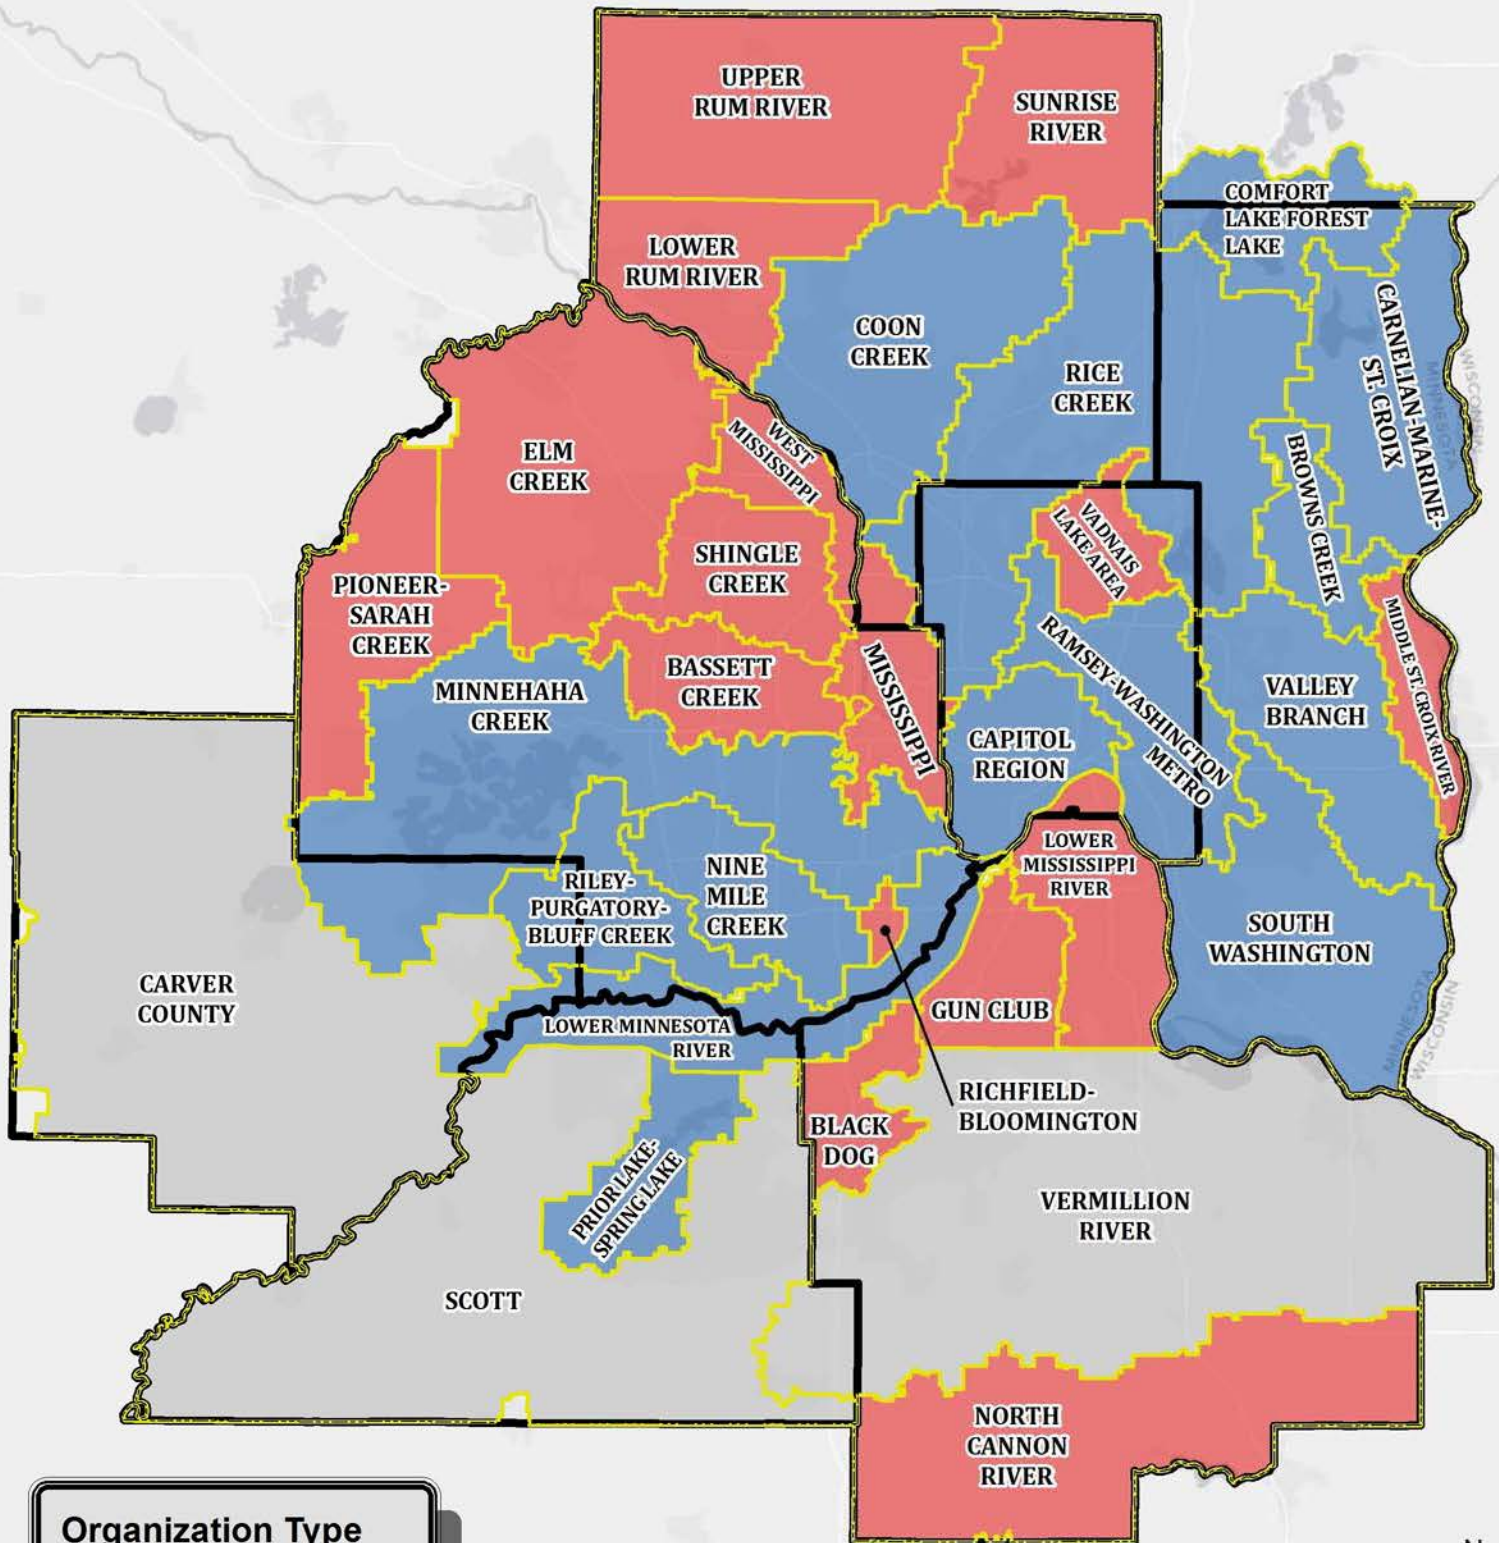

Watershed Districts and Management Organizations in the Twin Cities Metropolitan Area

Organization Type

- Watershed District
- Joint Powers WMO
- County