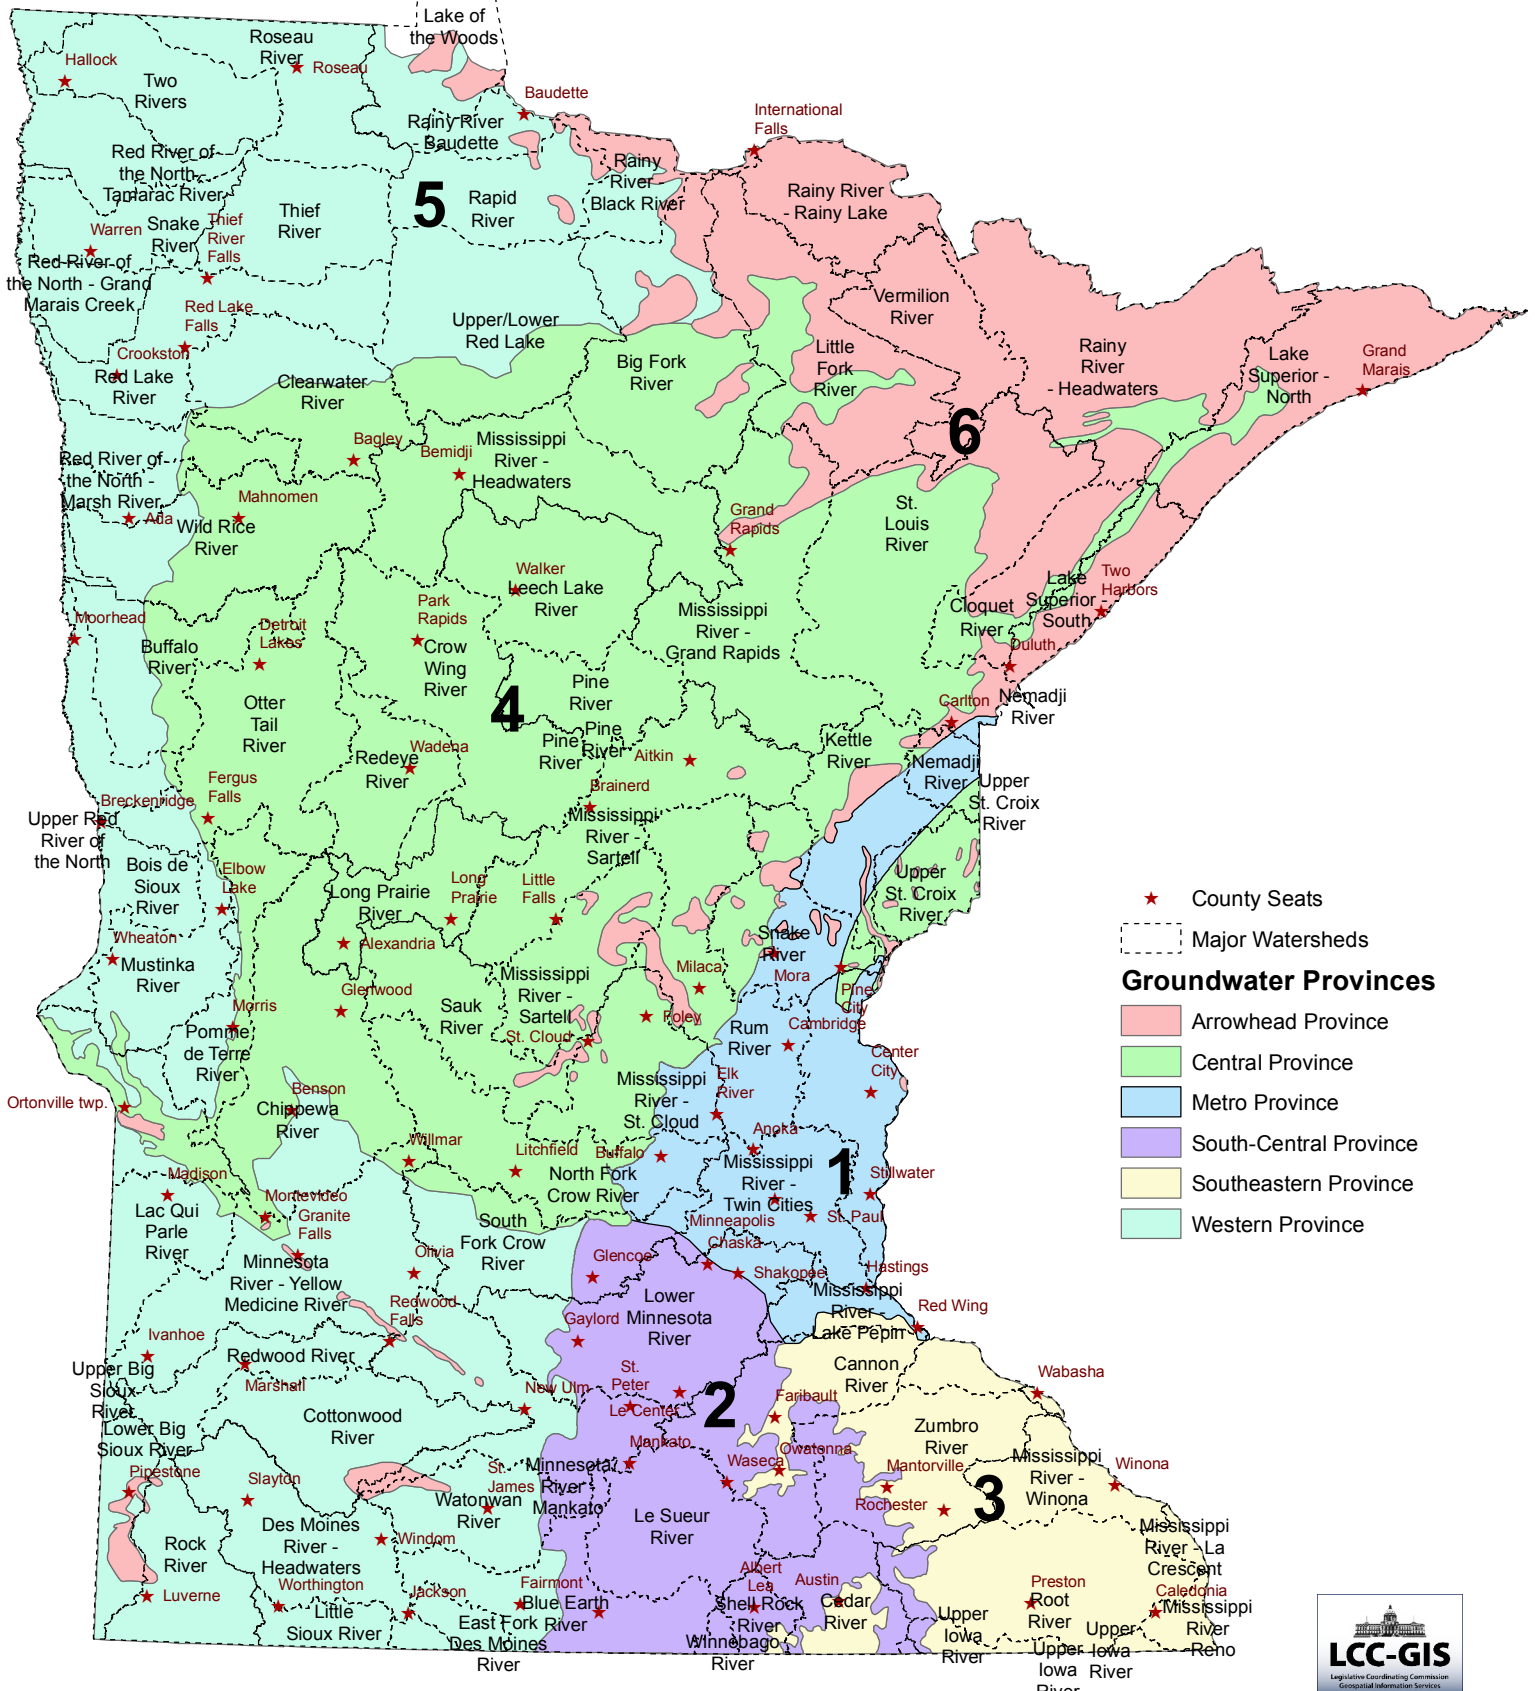

The Intersection of DNR's Groundwater Provinces and Surface Water Watersheds

- ★ County Seats
- Major Watersheds
- Groundwater Provinces**
- Arrowhead Province
- Central Province
- Metro Province
- South-Central Province
- Southeastern Province
- Western Province

Note: Data provided by Minnesota Department of Natural Resources.
County seats provided by the U. S. Census Bureau.

April 2015