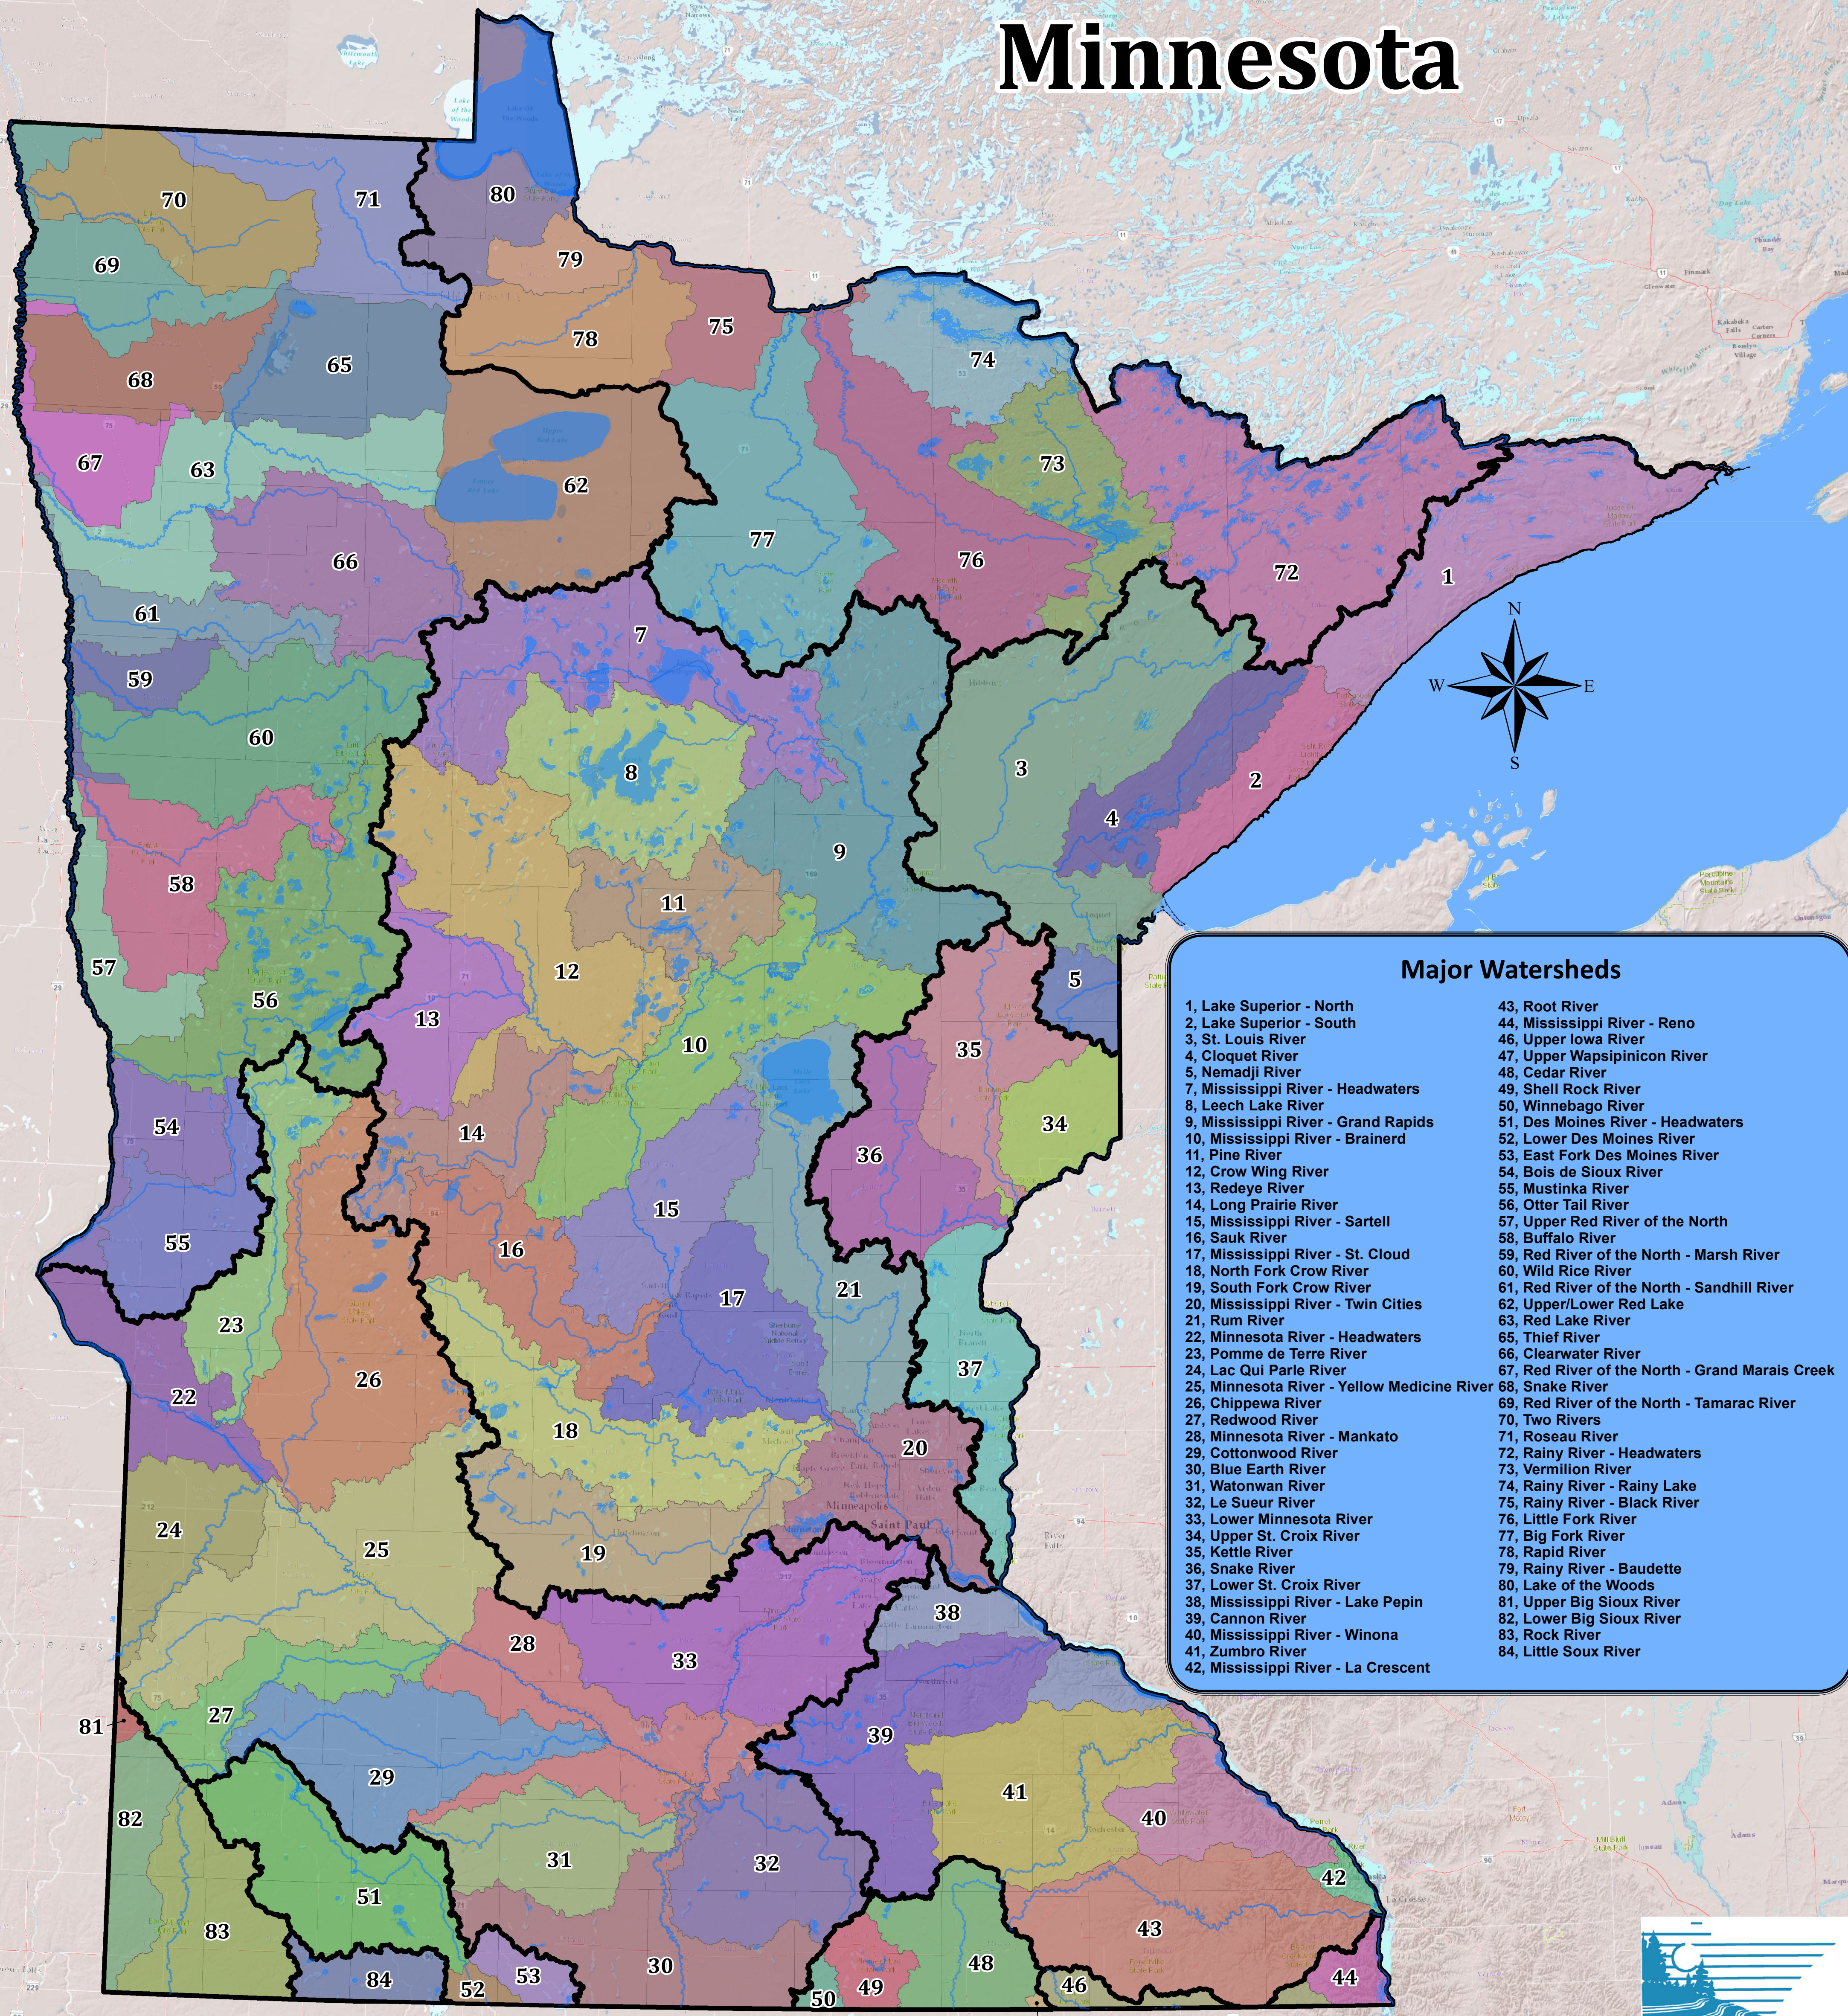

Major Watersheds of Minnesota

- Major Watersheds**
- | | |
|---|---|
| 1, Lake Superior - North | 43, Root River |
| 2, Lake Superior - South | 44, Mississippi River - Reno |
| 3, St. Louis River | 46, Upper Iowa River |
| 4, Cloquet River | 47, Upper Wapsipinicon River |
| 5, Nemadji River | 48, Cedar River |
| 7, Mississippi River - Headwaters | 49, Shell Rock River |
| 8, Leech Lake River | 50, Winnebago River |
| 9, Mississippi River - Grand Rapids | 51, Des Moines River - Headwaters |
| 10, Mississippi River - Brainerd | 52, Lower Des Moines River |
| 11, Pine River | 53, East Fork Des Moines River |
| 12, Crow Wing River | 54, Bois de Sioux River |
| 13, Redeye River | 55, Mustinka River |
| 14, Long Prairie River | 56, Otter Tail River |
| 15, Mississippi River - Sartell | 57, Upper Red River of the North |
| 16, Sauk River | 58, Buffalo River |
| 17, Mississippi River - St. Cloud | 59, Red River of the North - Marsh River |
| 18, North Fork Crow River | 60, Wild Rice River |
| 19, South Fork Crow River | 61, Red River of the North - Sandhill River |
| 20, Mississippi River - Twin Cities | 62, Upper/Lower Red Lake |
| 21, Rum River | 63, Red Lake River |
| 22, Minnesota River - Headwaters | 65, Thief River |
| 23, Pomme de Terre River | 66, Clearwater River |
| 24, Lac Qui Parle River | 67, Red River of the North - Grand Marais Creek |
| 25, Minnesota River - Yellow Medicine River | 68, Snake River |
| 26, Chippewa River | 69, Red River of the North - Tamarac River |
| 27, Redwood River | 70, Two Rivers |
| 28, Minnesota River - Mankato | 71, Roseau River |
| 29, Cottonwood River | 72, Rainy River - Headwaters |
| 30, Blue Earth River | 73, Vermilion River |
| 31, Watonwan River | 74, Rainy River - Rainy Lake |
| 32, Le Sueur River | 75, Rainy River - Black River |
| 33, Lower Minnesota River | 76, Little Fork River |
| 34, Upper St. Croix River | 77, Big Fork River |
| 35, Kettle River | 78, Rapid River |
| 36, Snake River | 79, Rainy River - Baudette |
| 37, Lower St. Croix River | 80, Lake of the Woods |
| 38, Mississippi River - Lake Pepin | 81, Upper Big Sioux River |
| 39, Cannon River | 82, Lower Big Sioux River |
| 40, Mississippi River - Winona | 83, Rock River |
| 41, Zumbro River | 84, Little Sioux River |
| 42, Mississippi River - La Crescent | |