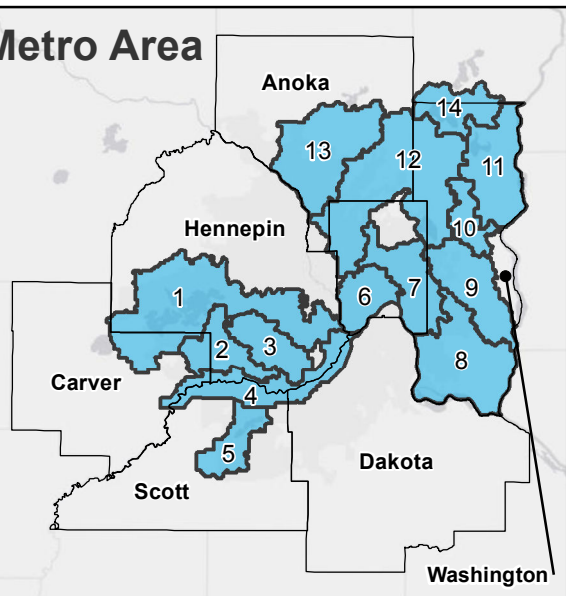

Minnesota Watershed Districts

See Metro Inset Map

Metro Area

Metro Watershed Districts

- 1, MINNEHAHA CREEK
- 2, RILEY-PURGATORY-BLUFF CREEK
- 3, NINE MILE CREEK
- 4, LOWER MINNESOTA RIVER
- 5, PRIOR LAKE-SPRING LAKE
- 6, CAPITOL REGION
- 7, RAMSEY-WASHINGTON METRO
- 8, SOUTH WASHINGTON
- 9, VALLEY BRANCH
- 10, BROWNS CREEK
- 11, CARNELIAN-MARINE-ST. CROIX
- 12, RICE CREEK
- 13, COON CREEK
- 14, COMFORT LAKE FOREST LAKE