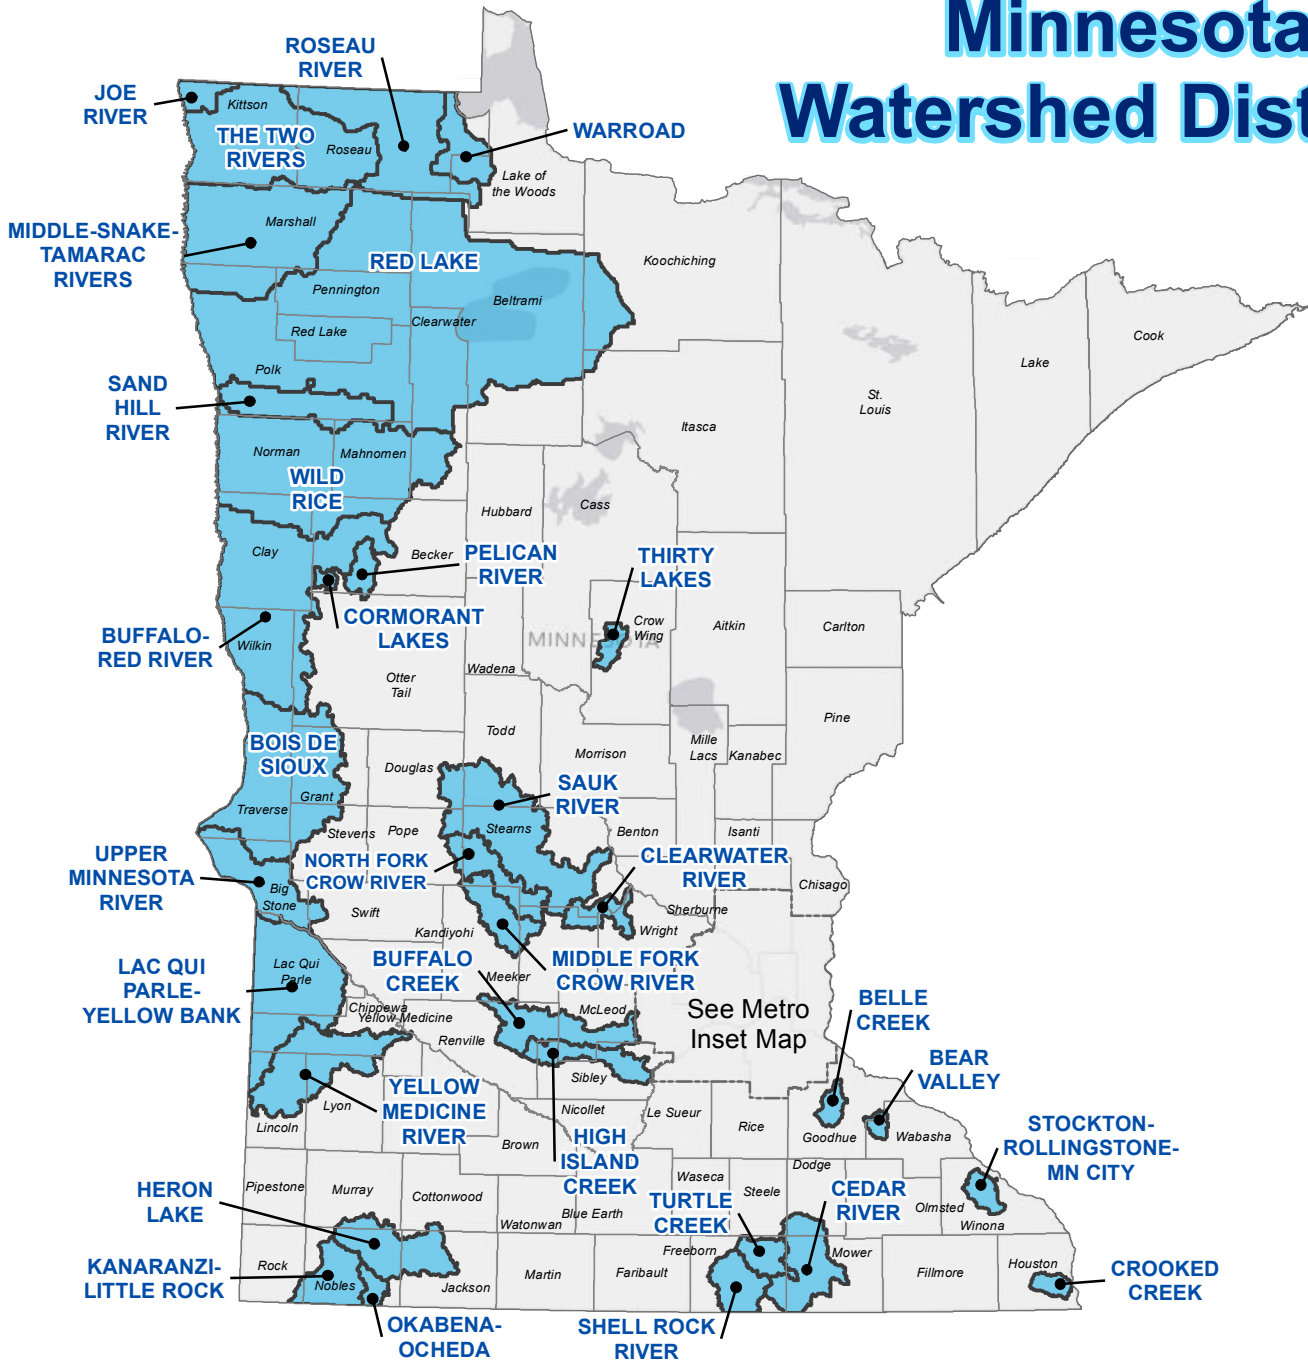

Minnesota Watershed Districts

See Metro Inset Map

Metro Area

Metro Watershed Districts

- 1, MINNEHAHA CREEK
- 2, RILEY-PURGATORY-BLUFF CREEK
- 3, NINE MILE CREEK
- 4, LOWER MINNESOTA RIVER
- 5, PRIOR LAKE-SPRING LAKE
- 6, CAPITOL REGION
- 7, RAMSEY-WASHINGTON METRO
- 8, SOUTH WASHINGTON
- 9, VALLEY BRANCH
- 10, BROWNS CREEK
- 11, CARNELIAN-MARINE-ST. CROIX
- 12, RICE CREEK
- 13, COON CREEK
- 14, COMFORT LAKE FOREST LAKE